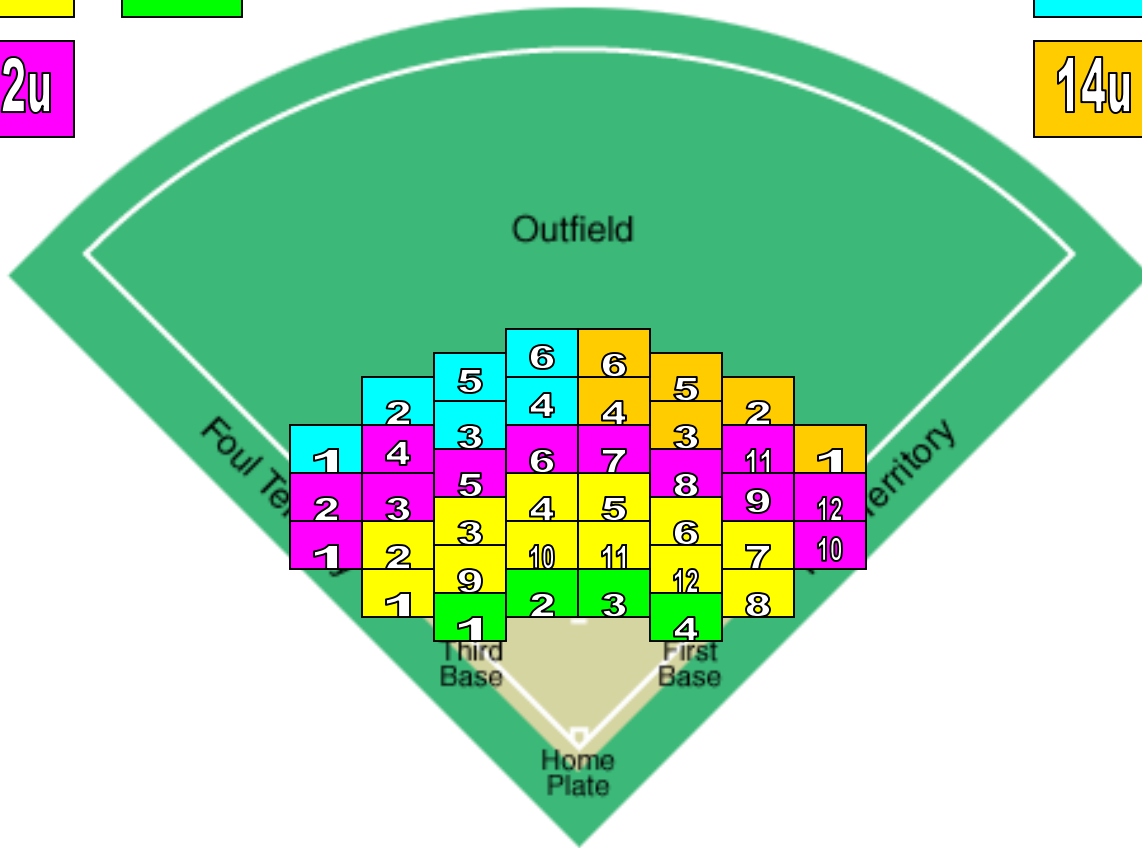

10u

8u

16/18u

12u

14u

**Parade of Teams (10 minutes):**

Route teams back-to-back-to-back from neighboring field onto main field from 3<sup>rd</sup> base side down the line towards home plate, round 1<sup>st</sup>/2<sup>nd</sup> base and settle in their designated area. Space them 5 seconds apart.